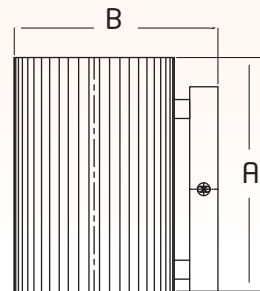

Rated Wattage	Length (A)	Width (B)
9W	160	140
All dimensions are in mm