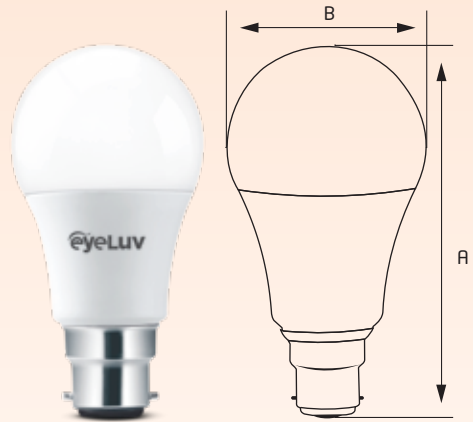

Offices

Retail Shops

Showrooms

FLICKER CONTROLLED LED RANGE

FLICKER IN LED LIGHTS IS NOT VISIBLE.
BUT IT AFFECTS EYE HEALTH.

EYELUV LED LAMP

EYELUV LED lamp comes with revolutionary FCT (Flicker Control Technology) which reduces harmful invisible flickers present in light that causes eye strain, eye-fatigue, and many other eye-health complications.

Details	EYELUV LED Lamp
Rated Wattage	9W
Lumen	900
Power Factor	>0.90
Colour Temperature	6500K / 3000K
CRI	>80
Protection Class	IP 20
Base	B22d/E27
Beam Angle	>180°
MRP (₹)	300
Std. Pkg.	25

Rated Wattage	Length (A)	Width (B)
9W	112	60
All dimensions are in mm		