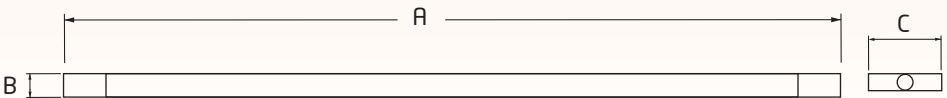

APPLICATIONS

Showrooms

Malls

Shelf Lighting

Residences