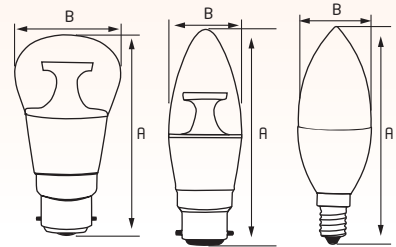

LED LAMP

DECORATIVE

Decorative LED Lamp decorates every corner of your home and have multiple usages as in chandelier, table lamp, wall lamps etc. These lamps can be easily fitted in normal (B22) and screw (E27 & E14) holder as per requirement.

Details	LED Lamps - Decorative		
Rated Wattage	2.7W	4.5W	4.5W
Lumen	270	450	450
Power Factor	>0.90	>0.90	>0.90
Colour Temperature	6500K/3000K	6500K/3000K	6500K/3000K
CRI	>80	>80	>80
Protection Class	IP 20	IP 20	IP 20
Base	E14	E27/B22d	E27/B22d
MRP (₹)	250	275	275
Std. Pkg.	50	50	50

Rated Wattage	Length (A)	Width (B)
2.7W Candle Lamp	106	36
4.5W Candle Lamp	95	50
4.5W Pigmy Lamp	95	50

All dimensions are in mm

APPLICATIONS

Home

Offices

Restaurants

General Purpose
Lighting