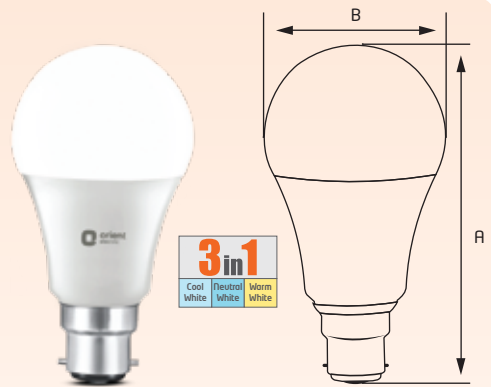

LED LAMP

● 3 in 1 (MOODLIGHT)

Moodlight LED Lamp is designed to provide light in 3 different colour options - Cool White (6500K), Neutral White (4000K), and Warm White (3000K) in the same lamp. You can change the colour as per your mood with the help of ON-OFF switch.

Details	LED Lamp - 3 in 1 (Moodlight)
Rated Wattage	9W
Lumen	900
Power Factor	>0.90
Colour Temperature	3 in 1 (6500K/4000K/3000K)
CRI	>80
Protection Class	IP 20
Base	B22d
MRP (₹)	225
Std. Pkg.	60

Rated Wattage	Length (A)	Width (B)
9W	110	60

All dimensions are in mm

White

APPLICATIONS

Home

Offices

Shops

Restaurants