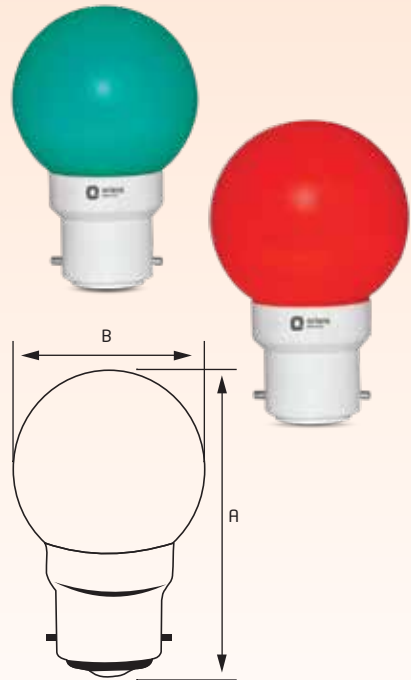

Offices

Retail Shops

Showrooms

LED LAMP RANGE

DECO SHINE LED NIGHT LAMP

DECO LED Lamp is the perfect solution to use it as a night lamp, consuming negligible power even if you keep it ON for the whole night.

Details	Deco Shine LED - Night Lamp
Rated Wattage	0.5W
Housing	Polycarbonate
Protection Class	IP 20
Colour	White, Yellow, Green, Red, Pink, Blue
Base/Cap	B22d
MRP (₹)	60
Std. Pkg.	48

Rated Wattage	Length (A)	Width (B)
0.5W	70	45
All dimensions are in mm		