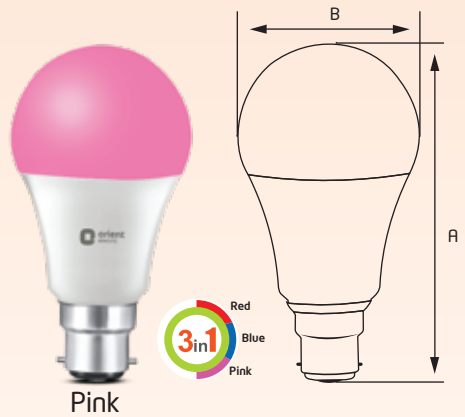

LED LAMP

● HIGH GLO RBP

High Glo RBP LED BULB decorates your home with 3 different colour options - Red, Blue, Pink in the same Bulb. You can change the colour as per your mood with the help of ON-OFF switch.

Details	LED Lamp - High Glo RBP
Rated Wattage	7W
Power Factor	>0.90
Colour Temperature	3 in 1 (Red, Blue & Pink)
Base	B22d/E27
Beam Angle	180°
MRP (₹)	250
Std. Pkg.	25

Rated Wattage	Length (A)	Width (B)
7W	110	60
All dimensions are in mm