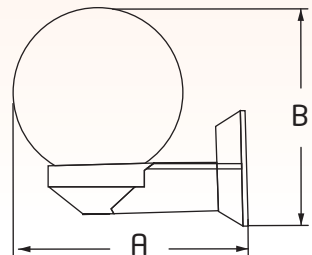

Rated Wattage	Length (A)	Width (B)
9W	200	180
All dimensions are in mm