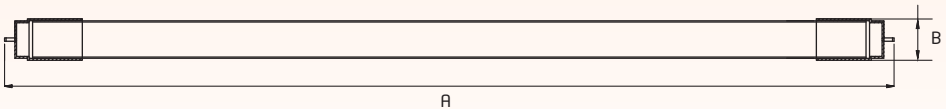

LED TUBE

ORILINA

LED tube offers modern lighting solutions as per your need and it's 60% more energy efficient than traditional fluorescent tube light, it is a retrofit solution for old conventional tube with single side connection.

Details	Led Tube - Orilina
Rated Wattage	20W
Lumen	2000
Power Factor	>0.90
Colour Temperature	6500K
CRI	>80
Protection Class	IP 20
Housing	Polycarbonate
Shape	Round
MRP (₹)	800
Std. Pkg.	20

Rated Wattage	Length (A)	Width (B)
20W	1212	29
All dimensions are in mm		

APPLICATIONS

Home

Shop

School

Colleges