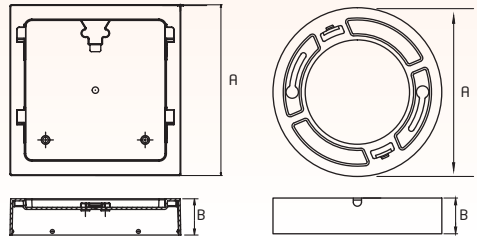

LED SURFACE PANEL

FULL SCREEN

Full Screen surface Panel comes with rimless diffusor that offers better light distribution. Besides, these panels are highly durable, offers better heat dissipation and are easy to install.

Details	Eternal Full Screen Surface Panel			
Rated Wattage	6W	12W	18W	24W
Lumen	510	990	1480	1980
Shape	Square/Round	Square/Round	Square/Round	Square/Round
Power Factor	>0.90	>0.90	>0.90	>0.90
Colour Temperature	3000K, 6000K	3000K, 6000K	3000K, 6000K	3000K, 6000K
Housing	Polycarbonate	Polycarbonate	Polycarbonate	Polycarbonate
MRP (₹)	800	1000	1400	1800
Std. Pkg.	20	20	20	10

Rated Wattage	Length (A)	Width (B)
6W	91	27
12W	131	27
18W	156	27
24W	190	27

All dimensions are in mm

APPLICATIONS

Home

Offices

Shops

Malls