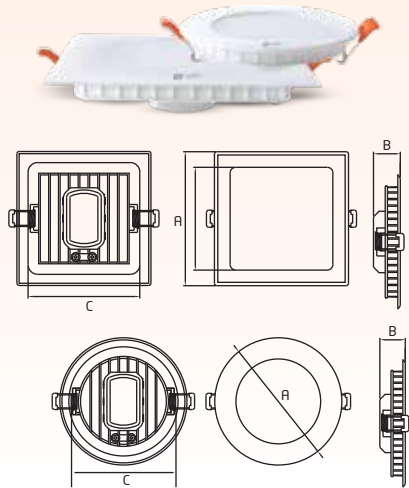

Square

Rated Wattage	Length (A)	Width (B)	Cut-Out (C)
3W	80x80	24	70x70
6W	120x120	24	110x110
12W 15W	170x170	24	155x155
18W	220x220	24	205x205

All dimensions are in mm

Round

Rated Wattage	Length (A)	Width (B)	Cut-Out (C)
3W	80	24	70
6W	120	24	110
12W 15W	170	24	155
18W	220	24	205

All dimensions are in mm

APPLICATIONS

Hotels

Offices

Shops

Hospitals

Restaurants

Shopping Complexes