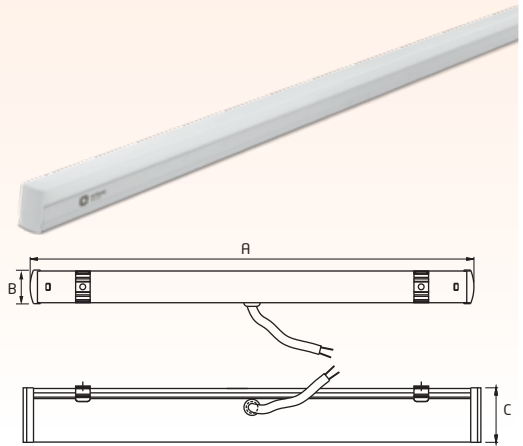

LED BATTEN SUNLIGHT

Grace Sunlight LED Batten offers modern lighting solutions as per your need and is 60% more efficient than traditional fluorescent tube lights, it comes with aluminium housing for better heat management during long burning hours.

Details	LED Batten Square				
Rated Wattage	20W (2 feet)	24W	28W	40W	48W
Lumen	2000	2400	2800	4000	5000
Power Factor	>0.90	>0.90	>0.90	>0.90	>0.90
Colour Temperature	6500K	6500K	6500K	6500K/3000K	6500K
CRI	80	>80	>80	>80	>80
Shape	Square	Square	Square	Square	Square
Protection Class	IP 20	IP 20	IP 20	IP 20	IP 20
Housing	Aluminium	Aluminium	Aluminium	Aluminium	Aluminium
MRP (₹)	650	700	800	850	1200
Std. Pkg.	20	20	20	20	20

Rated Wattage	Length (A)	Width (B)	Height (C)
20W	555	24	37
24W	1185	24	37
28W	1185	24	37
40W	1185	24	37
48W	1185	32	41

All dimensions are in mm

APPLICATIONS

Home

Offices

Shops

Restaurants