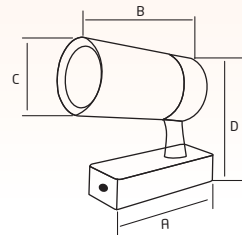

LED SURFACE TRACK LIGHT

LED Surface Track light has a unique narrow beam-angle (38°) light distribution. It comes with aluminium housing for better heat management during long burning hours.

Details	LED Surface Track Light				
Rated Wattage	7W	10W	15W	20W	30W
Lumen	600	800	1200	1600	2400
Shape	Round	Round	Round	Round	Round
Power Factor	>0.90	>0.90	>0.90	>0.90	>0.90
Colour Temperature	3000K, 4000K, 6000K	3000K, 4000K, 6000K	3000K, 4000K, 6000K	3000K, 4000K, 6000K	3000K, 4000K, 6000K
Housing	Aluminium	Aluminium	Aluminium	Aluminium	Aluminium
Beam Angle	38°	38°	38°	38°	38°
MRP (₹)	1000	1050	1300	2000	2500
Std. Pkg.	20	20	20	20	20

Rated Wattage	Length (A)	Width (B)	Dia (C)	Height (D)
7W	100	65	46	95
10W	100	82	46	95
15W	140	82	73	135
20W	140	122	73	135
30W	167	143	87	157

All dimensions are in mm

APPLICATIONS

Jewellers

Showrooms

Art Galleries