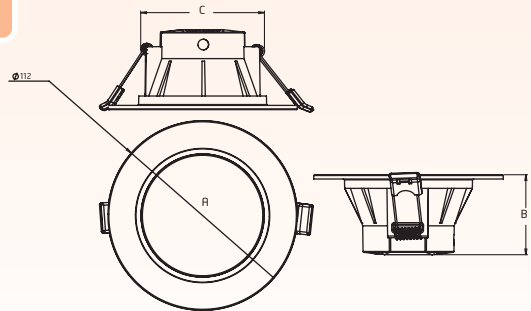

MOON LITE DÉCOR ● DOWNLIGHTER-5W

Enhance your interior with décor range of moon lite downlighter, comes in wooden finish 3-D printing housing, which can match your ceiling light with your interior.

Details	Moon Lite Décor Downlighter
Rated Wattage	5W
Lumen	450
Shape	Round
Power Factor	>0.90
Cut Out Size	Ø75mm
Colour Temperature	6500K, 3000K, 4000K
MRP (₹)	500
Std. Pkg.	20

Rated Wattage	Length (A)	Height (B)	Cut-Out (C)
5W	112	50	75

All dimensions are in mm

APPLICATIONS

Residences

Showrooms

Mall

Offices

Educational Institutes