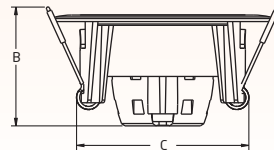

LED COB DOWNLIGHTER

● MINI-3CCT

LED COB downlighter mini is designed to provide light in 3 different colour options - Cool white (6500K), neutral White (4000K), and warm White (3000K) in the same downlighter. You can change the light colour as per your mood with the help of ON-OFF switch.

Details	COB LED Downlighter Mini -3cct
Rated Wattage	3W
Lumen	180
Power Factor	>0.5
Colour Temperature	3in1 (6500K, 3000K, 4000K)
Shape	Round
Cut-out (mm)	55mm
Housing	Polycarbonate
Beam Angle	40°
Swivel Arrangement	60°
MRP (₹)	500
Std. Pkg.	50

Rated Wattage	Length (A)	Width (B)	Cut-Out (C)
3W	75	39	55
All dimensions are in mm			

APPLICATIONS

Showrooms

Malls

Shelf Lighting

Residences