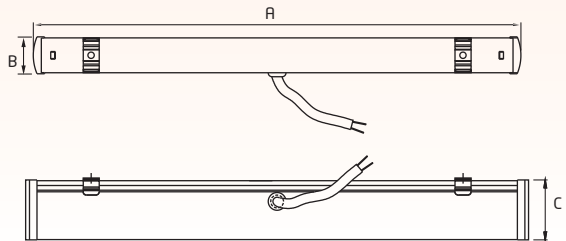

Rated Wattage	Length (A)	Width (B)	Cut-Out (C)
10W	598	24	37
20W	1100	24	37

All dimensions are in mm

Emergency backup upto 3 hrs

Automatic battery charging

Overcharging & deep discharge battery protection