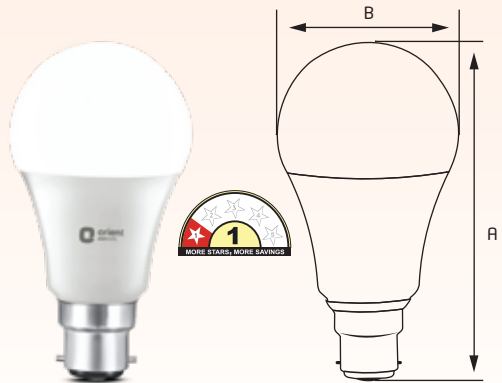

Rated Wattage	Length (A)	Width (B)
3W	98	51
5W 7W	100	55
9W	115	60

All dimensions are in mm

Normal LED Bulb

High GLO LED Bulb

APPLICATIONS

Home

Shops

General Purpose Lighting

LED LAMP

HIGH GLO

High Glo LED Lamp comes with 180° beam angle which provides more brightness with wider light spread. It complies with BEE 2-Star Rating.

Details	LED Lamp - High Glo					
Rated Wattage	7W	8W	9W	10W	12W	15W
Lumen	805	840	1035	1050	1260	1575
Power Factor	>0.90	>0.90	>0.90	>0.90	>0.90	>0.90
Colour Temperature	3000K/6500K	3000K/6500K	3000K/6500K	3000K/6500K	3000K/6500K	3000K/6500K
CRI	>80	>80	>80	>80	>80	>80
Beam Angle	180°	180°	180°	180°	180°	180°
Base	B22d/E27	B22d/E27	B22d/E27	B22d/E27	B22d/E27	B22d/E27
MRP (₹)	160	175	180	200	300	350
Std. Pkg.	60	60	60	60	60	60