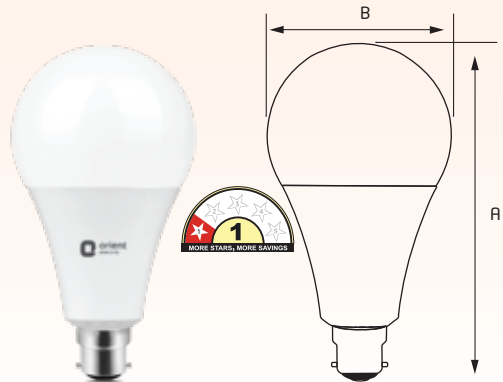

LED LAMP

● ETERNAL SHINE (18W-26W)

High Wattage-LED Lamp comes with an advanced lighting solution that offers more brightness with wider light spread and saves 80% more energy than the traditional incandescent bulbs.

Details	LED Lamp - Eternal Shine		
Rated Wattage	18W	23W	26W
Lumen	1800	2300	2600
Power Factor	>0.90	>0.90	>0.90
Colour Temperature	3000K/6500K	3000K/6500K	3000K/6500K
CRI	>80	>80	>80
Beam Angle	>240°	>240°	>240°
Protection Class	IP 20	IP 20	IP 20
Base	B22d/E27	B22d/E27	B22d/E27
MRP (₹)	425	600	650
Std. Pkg.	20	20	20

Rated Wattage	Length (A)	Width (B)
18W	150	80
23W 26W	140	80

All dimensions are in mm

APPLICATIONS

Home

Offices

General Purpose
Lighting