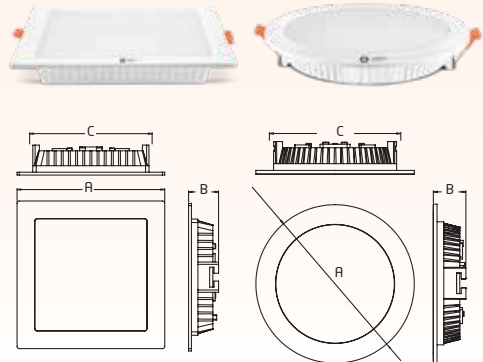

LED RECESS PANEL

● BACKLIT TRIM

These backlit panel comes with slim housing design that easily fit into low ceiling height, offers higher brightness and saves 80% more energy efficient than traditional downlighters.

Details	Backlit Recess Panel Trim		
Rated Wattage	6W	12W	18W
Lumen	480lm	960lm	1440lm
Power Factor	>0.9	>0.9	>0.9
Colour Temperature	3000K/4000K/6500K	3000K/4000K/6500K	3000K/4000K/6500K
Shape	Round/square	Round/square	Round/square
Cut-out (mm)	Round-80, Square-80x80	Round-105, Square-105x105	Round-140, Square-140-x140
Housing	Polycarbonate	Polycarbonate	Polycarbonate
MRP (₹)	450	700	900
Std. Pkg.	20	20	20

Square

Rated Wattage	Length (A)	Width (B)	Cut-Out (C)
6W	96x96	27	80x80
12W	130x130	27	105x105
18W	160x160	27	140x140

All dimensions are in mm

Round

Rated Wattage	Length (A)	Width (B)	Cut-Out (C)
6W	96	27	80
12W	130	27	105
18W	160	27	140

All dimensions are in mm

APPLICATIONS

Home

Offices

Showrooms

Colleges