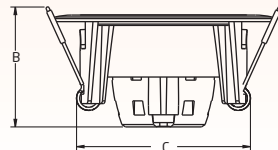

LED COB DOWNLIGHTER

MINI

LED COB downlighter mini has a narrow beam angle light distribution, slim design that makes it perfect to fix in small height ceiling. It comes with plastic housing for better aesthetics.

Details	COB LED Downlighter Mini
Rated Wattage	3W
Lumen	195
Power Factor	>0.5
Colour Temperature	6500K/ 3000K/ 4000K/ RED/ BLUE/ PINK/ GREEN
Shape	Round
Cut-out (mm)	55mm
Housing	Polycarbonate
Beam Angle	40°
Swivel Arrangement	60°
MRP (₹)	450
Std Pkg.	50

Rated Wattage	Length (A)	Width (B)	Cut-Out (C)
3W	75	39	55
All dimensions are in mm