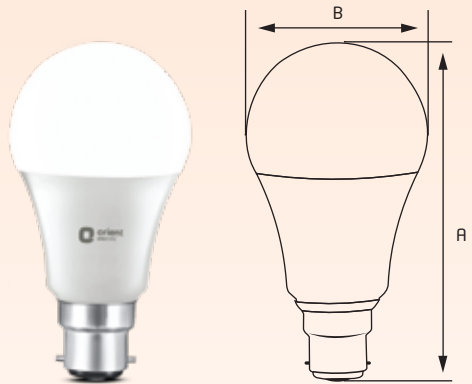

Rated Wattage	Length (A)	Width (B)
10W	130	65
All dimensions are in mm		

Wi-Fi Enabled

Operate via
Orient Smart App

Compatible with
Amazon Alexa
& Google Home

RGB Lights
16 Million
Colours

Brightness
Control: 1-100%