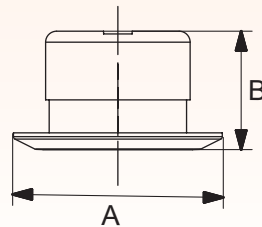

Rated Wattage	Dia (A)	Height (B)	Cut-Out (C)
1W	38	22	30
All dimensions are in mm			

APPLICATIONS

Showrooms

Malls

Shelf Lighting

Residences

LED SPOT LIGHT

VIVID (2W)