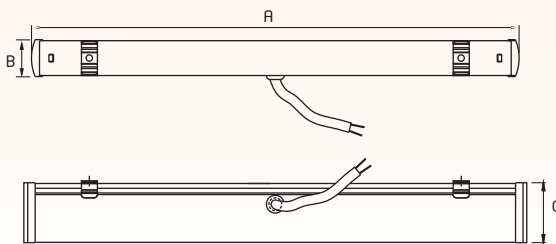

LED BATTEN MOTION SENSOR

Motion Sensor LED Batten switches ON by sensing the movement of a human being within a range of 15 feet and switches OFF automatically within 17 sec. when no movement is detected within 15 feet, thus saving electricity.

Details	Led Batten - Motion Sensor
Rated Wattage	20W
Lumen	2000
Power Factor	>0.90
Colour Temperature	6500K
Protection Class	IP 20
Housing	Polycarbonate
CRI	>80
MRP (₹)	1000
Std. Pkg.	20

Rated Wattage	Length (A)	Width (B)	Height (C)
20W	1135	28	37

All dimensions are in mm