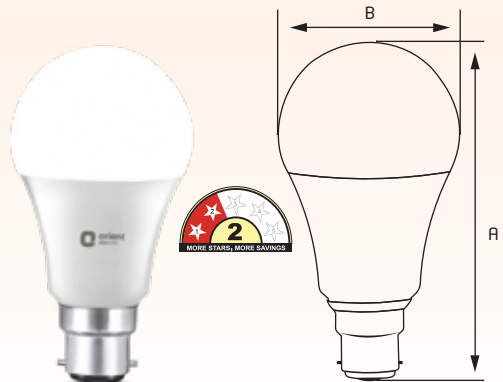

LED LAMP

HIGH GLO

High Glo LED Lamp comes with 180° beam angle which provides more brightness with wider light spread. It complies with BEE 2-Star Rating.

Details	LED Lamp - High Glo					
Rated Wattage	7W	8W	9W	10W	12W	15W
Lumen	805	840	1035	1050	1260	1575
Power Factor	>0.90	>0.90	>0.90	>0.90	>0.90	>0.90
Colour Temperature	3000K/6500K	3000K/6500K	3000K/6500K	3000K/6500K	3000K/6500K	3000K/6500K
CRI	>80	>80	>80	>80	>80	>80
Beam Angle	180°	180°	180°	180°	180°	180°
Base	B22d/E27	B22d/E27	B22d/E27	B22d/E27	B22d/E27	B22d/E27
MRP (₹)	160	175	180	200	300	350
Std. Pkg.	60	60	60	60	60	60

Rated Wattage	Length (A)	Width (B)
8W	100	55
7W 9W	115	60
10W	112	60
12W	120	65
15W	120	65

All dimensions are in mm

Normal LED Bulb

High GLO LED Bulb

APPLICATIONS

Home

Offices

General Purpose
Lighting

LED LAMP

● ETERNAL SHINE (18W-26W)

High Wattage-LED Lamp comes with an advanced lighting solution that offers more brightness with wider light spread and saves 80% more energy than the traditional incandescent bulbs.