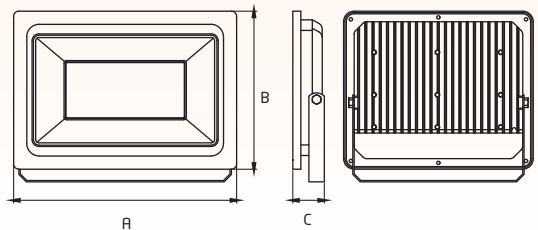

LED FLOOD LIGHT

SLIM

LED Flood light is perfect solution for area lighting such as stadiums, outdoor weddings façade lighting etc. LED Flood Lights is slimmer in design and gives premium aesthetics look.

Details	LED Flood Light (70W - 200W)			
Rated Wattage	70W	100W	150W	200W
Lumen	7000	10000	13500	18000
Power Factor	>0.9	>0.9	>0.9	>0.9
Colour Temperature	3000K, 6500K	3000K, 6500K	3000K, 6500K	3000K, 6500K
Housing	Aluminium Die casting	Aluminium Die casting	Aluminium Die casting	Aluminium Die casting
Protection Class	IP 65	IP 65	IP 65	IP 65
MRP (₹)	5500	7000	10000	14000
Std. Pkg.	10	04	05	04

Rated Wattage	Length (A)	Width (B)	Height (C)
70W	229	165	40
100W	285	220	48
150W	340	250	55
200W	400	300	55

All dimensions are in mm

APPLICATIONS

Area Lighting

Sports Complex

Hoardings