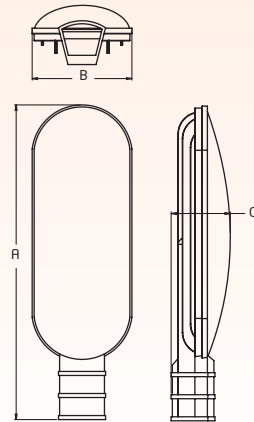

LED STREET LIGHT MODERNA

LED Street Light Moderna provides better lighting, saves up to 80% more energy than HPS MH streetlights and are perfect for parks, campuses etc.

Details	Led Street Light Moderna	
Rated Wattage	20W	30W
Lumen	2000	3000
Power Factor	>0.9	>0.9
Colour Temperature	6500K	6500K
Housing	Polycarbonate	Polycarbonate
Protection class	IP 66	IP 66
MRP (₹)	1500	2500
Std. Pkg.	10	10

Rated Wattage	Length (A)	Width (B)	Height (C)
20W	258	84	57
30W	310	100	57

All dimensions are in mm

APPLICATIONS