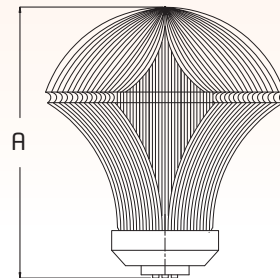

Rated Wattage	Length (A)	Width (B)
12W 14W	225	225
All dimensions are in mm