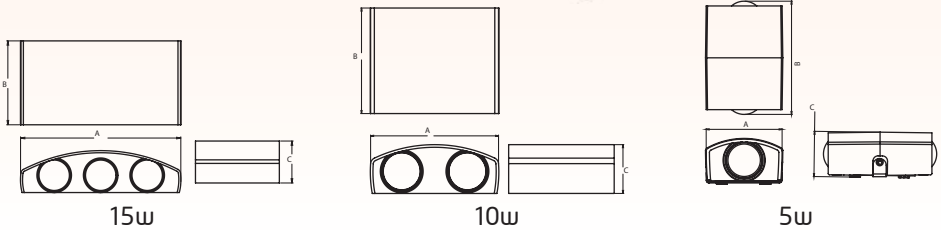

Rated Wattage	Length (A)	Width (B)	Height (C)
5W	86	62	36
10W	100	80	36
15W	153	80	41

All dimensions are in mm

APPLICATIONS

Residences

Offices

Farmhouse

DECO

WALL LIGHT-K TYPE