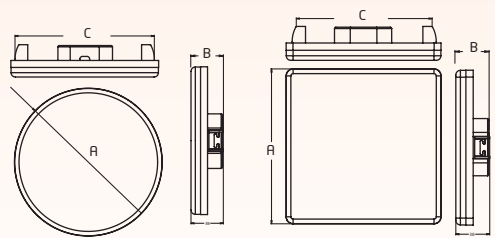

Round

Rated Wattage	Length (A)	Width (B)	Cut-Out (C)
12W	120x120	38	60-100
18W	170x170	38	60-140

All dimensions are in mm