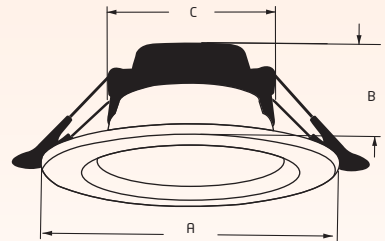

LED DOWNLIGHTER

MULTICOLOUR RECESS METAL

Multicolour LED downlighter is designed to provide light in 3 different colour options -RED , BLUE , PINK in the same downlighter. You can change the colour as per your mood with the help of ON-OFF switch, it also have prismatic ring which gives elegant look during light-up.

Details	Multicolour Recess Downlighter
Rated Wattage	6W
Shape	Round
Power Factor	>0.9
Cut-out Size	62mm
Colour Temperature	3in1 (Red, Blue, Pink)
MRP (₹)	550
Std. Pkg.	40

Rated Wattage	Length (A)	Width (B)	Cut-Out (C)
6W	105	45	62
All dimensions are in mm			

APPLICATIONS

Residences

Showrooms

Offices