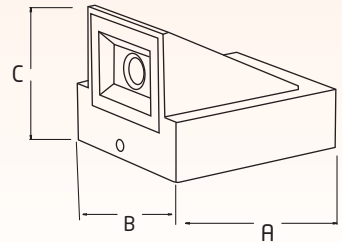

Rated Wattage	Length (A)	Width (B)	Height (C)
3W	81	81	70
6W	147	82	65

All dimensions are in mm