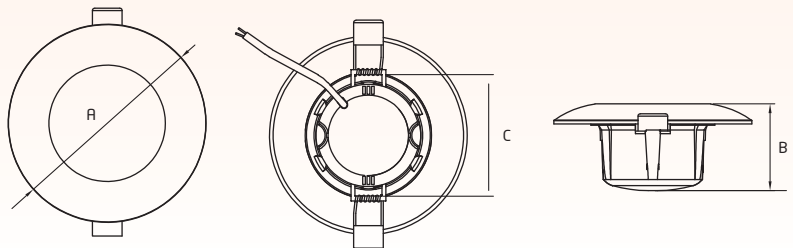

LED DOWNLIGHTER

MULTICOLOUR MINI-3W

Mood Light LED Downlighter is designed to Provide light in 3 different colour options - Red, Blue, Pink in the same downlighter. You can change the light colour as per your mood with the help of ON-OFF switch.

Details	LED Downlighter - Multicolour (Mini)
Rated Wattage	3W
Shape	Round
Cut-out size (mm)	48mm
Power Factor	>0.90
Colour Temperature	3 in 1 Red, Blue & Pink
Housing	Polycarbonate
MRP (₹)	400
Std. Pkg.	20

Rated Wattage	Length (A)	Height (B)	Cut-Out (C)
3W	81	45	48

All dimensions are in mm

APPLICATIONS

Residences

Showrooms

Offices