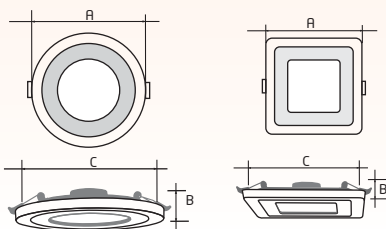

LED RECESS PANEL

RAINBOW

Rainbow recess panel is available in 5 colour combinations (white + Blue, white + warm white, White + Pink, White + Green, White + PGB), you can change the colour as per your need by ON-OFF Switch.

Details	LED Recess Panel - Rainbow
Rated Wattage	6W
Lumen	450
Power Factor	>0.9
Colour Temperature	White + Blue, White + warm white, White + Pink, White + Green, White + PGB
Shape	Round/Square
Cut-out (mm)	120mm
Housing	Polycarbonate
MRP (₹)	650
Std. Pkg.	20

Rated Wattage	Length (A)	Width (B)	Cut-Out (C)
6W-Round	142	28	120
6W-Square	142x142	28	120x120

All dimensions are in mm

APPLICATIONS

Residences

Showrooms

Offices