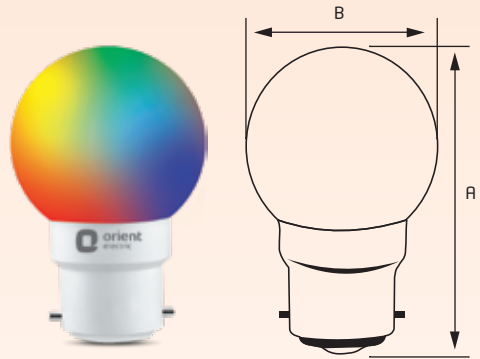

DECO

RAINBOW LED NIGHT LAMP

DECO Rainbow LED Lamp is the perfect solution to decorate your home as it changes colour automatically into seven primary colours and can be used as a night lamp.

Details	Deco Rainbow LED - Night Lamp
Rated Wattage	0.5W
Housing	Polycarbonate
Protection Class	IP 20
Colour Temperature	Auto Colour Changing (7 Primary Colours)
Base	B22d
MRP (₹)	99
Std. Pkg.	48

Rated Wattage	Length (A)	Width (B)
0.5W	70	45
All dimensions are in mm		

7 Automatic colour changes in single bulb

Violet, Indigo, Blue, Green
Yellow, Orange & Red

APPLICATIONS

Home

Offices