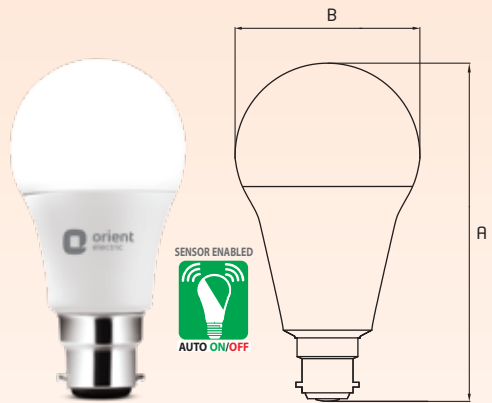

LED LAMP

MOTION SENSOR

Motion Sensor LED Lamp switches ON by sensing any movement within a range of 15ft and switches off automatically when no motion is detected for 2 min.

Details	Motion Sensor LED Lamp
Rated Wattage	10W
Lumen	900
Power Factor	>0.90
Colour Temperature	6500K
CRI	>80
Protection Class	IP 20
Base	B22d
MRP (₹)	400
Std. Pkg.	25

Rated Wattage	Length (A)	Width (B)
10W	110	60
All dimensions are in mm		

Stays OFF when no movement detected

Auto ON when it Senses any movement within 15 ft range

Auto OFF after 2 minutes if no movement detected

APPLICATIONS

Staircase

Balconies

Store Room

Parking Area

Bathroom