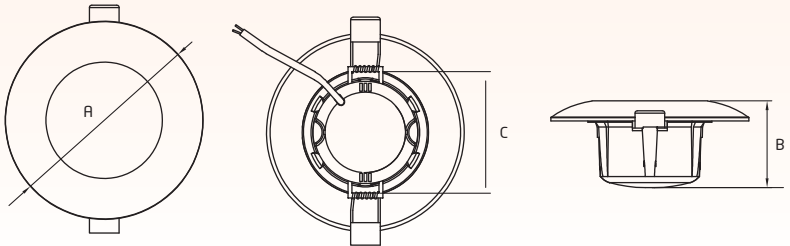

LED DOWNLIGHTER

MOODLIGHT MINI-3W

Mood Light LED Downlighter is designed to Provide light in 3 different colour options - Cool white (6500K), neutral White (4000K), and warm White (3000K) in the same downlighter. You can change the light colour as per your mood with the help of ON-OFF switch.

Details	LED Downlighter - Moodlight (Mini)
Rated Wattage	3W
Lumen	180
Shape	Round
Cut-out size (mm)	48mm
Power Factor	>0.90
Colour Temperature	3 in 1 6500K, 4000K, 3000K
Housing	Polycarbonate
MRP (₹)	400
Std. Pkg.	20

Rated Wattage	Length (A)	Height (B)	Cut-Out (C)
3W	81	45	48

All dimensions are in mm

APPLICATIONS

Residences

Showrooms

Offices