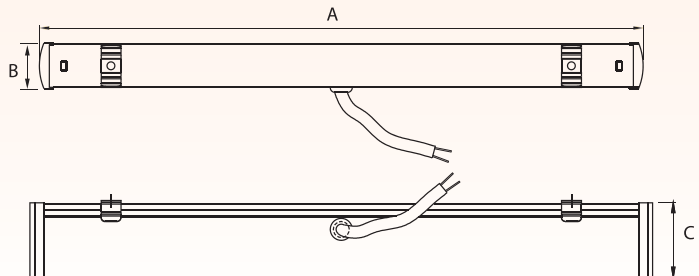

EYELUV LED BATTEN

EYELUV LED batten comes with revolutionary FCT (Flicker Control Technology) which reduces harmful invisible flickers present in light that causes eye strain, eye-fatigue, and many other eye-health complications.

Details	EYELUV LED Batten
Rated Wattage	20W
Lumen	2000
Power Factor	>0.90
Colour Temperature	6500K / 3000K
CRI	>80
Protection Class	IP 20
Beam Angle	>120°
MRP (₹)	700
Std. Pkg.	20

Rated Wattage	Length (A)	Width (B)	Height (C)
20W	1100	24	32
All dimensions are in mm			

APPLICATIONS

Home

Offices

Showrooms

Colleges