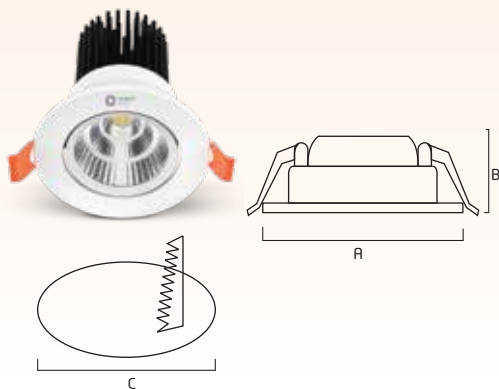

LED COB DOWNLIGHTER

● COB DEEP

LED COB Downlighter has a unique narrow beam-angle light distribution, slim design that makes it perfect to fix in small height ceiling. It comes with aluminium housing for better heat management during long burning hours.

Details	LED COB Downlighter - Deep					
Rated Wattage	3W	6W	9W	15W	18W	24W
Lumen	210	511	750	1200	1500	1920
Shape	Round	Round	Round	Round	Round	Round
Cut-out size	Ø55mm	Ø68mm	Ø68mm	Ø89mm	Ø111mm	Ø111mm
Power factor	>0.9	>0.9	>0.9	>0.9	>0.9	>0.9
Colour Temperature	6500K/4000K 3000K	6500K/4000K 3000K	6500K/4000K 3000K	6500K/4000K 3000K	6500K/4000K 3000K	6500K/4000K 3000K
Housing	Aluminium	Aluminium	Aluminium	Aluminium	Aluminium	Aluminium
Beam Angle	30°	30°	30°	30°	30°	30°
Suivel Arrangement	Upto 60°	Upto 60°	Upto 60°	Upto 60°	Upto 60°	Upto 60°
MRP (₹)	600	800	1000	1500	1800	2500
Std. Pkg.	20	20	20	20	10	10

Rated Wattage	Dia (A)	Height (B)	Cut-Out (C)
3W	67	53.5	55
6W	85.5	60	68
9W	85.5	85	68
15W	107.5	95.5	89
18W	137.5	87	111
24W	137.5	116.5	111

All dimensions are in mm

APPLICATIONS

Jewellers

Showrooms

Shelf Lighting

Art Galleries

Corporate Offices