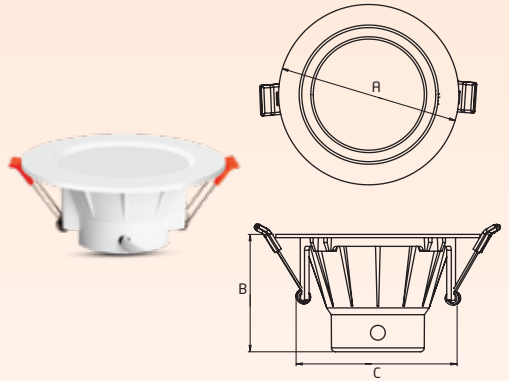

EYELUV

LED DOWNLIGHTER

EYELUV LED downlighter comes with revolutionary FCT (Flicker Control Technology) which reduces harmful invisible flickers present in light that causes eye strain, eye-fatigue, and many other eye-health complications.

Details	EYELUV LED Downlighter
Rated Wattage	5W
Shape	Round
Lumen	450
Power Factor	>0.90
Cut-Out Size	Ø75mm
Colour Temperature	6500K / 3000K
MRP (₹)	500
Std. Pkg.	20

Rated Wattage	Length (A)	Width (B)	Height (C)
5W	110	47	75

All dimensions are in mm

APPLICATIONS

Home

Offices

Showrooms

Colleges