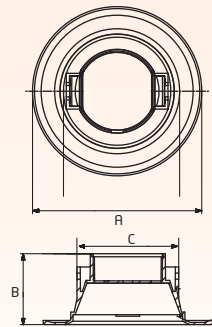

APPLICATIONS

Residences

Showrooms

Offices