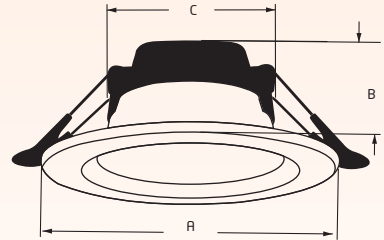

Rated Wattage	Length (A)	Width (B)	Cut-Out (C)
6W	105	45	62
12W	110	45	62

All dimensions are in mm