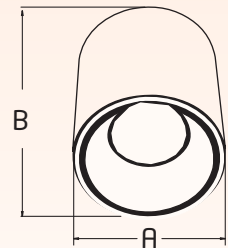

APPLICATIONS

Jewellers

Showrooms

Shelf Lighting

Art Galleries

Corporate Offices