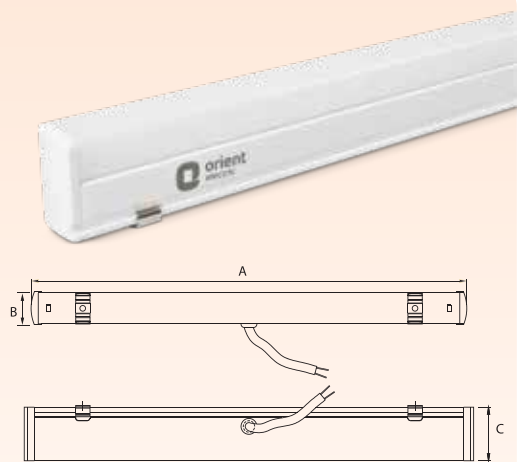

ORISMART LED BATTEN

OriSmart LED Batten helps you adjust your home's light as per your mood. Now you can control lights from anywhere with Orient Smart App and can operate similar products together.

Details	Orismart LED Batten
Rated Wattage	20 W
Lumen	2000
Power Factor	>0.90
Colour Temperature	3000K - 6500K
CRI	>80
Housing	Polycarbonate
Protection Class	IP 20
MRP (₹)	2500
Std. Pkg.	20

Rated Wattage	Length (A)	Width (B)	Height (C)
20W	1185	24	37
All dimensions are in mm			

Wi-Fi Enabled

Operate via
Orient Smart App

Compatible with
Amazon Alexa
& Google Home

3000K to
6500K CCT

Brightness
Control: 1-100%

Operate Similar
Batten Together

APPLICATIONS

Home

Offices

Retail Shops

Showrooms