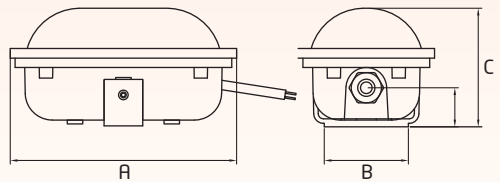

Rated Wattage	Length (A)	Width (B)	Height (C)
5W	117	44	61
12W	165	85	65

All dimensions are in mm

APPLICATIONS

Area Lighting

Sports Complex

Hoardings

FESTIVE LIGHTS

LED STRIP LIGHT