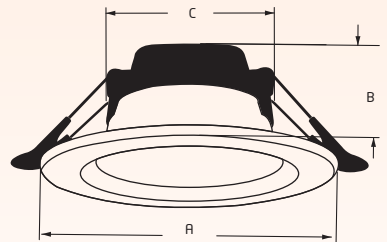

LED DOWNLIGHTER

MOODLIGHT RECESS METAL

Mood Light LED downlighter is designed to provide light in 3 different colour options - Cool White (6500K), Neutral White (4000K), and Warm White (3000K) in the same downlighter. You can change the light colour as per your mood with the help of ON-OFF switch, it also have prismatic ring which gives elegant look during light-up.

Details	Moodlight Recess Downlighter-3CCT
Rated Wattage	6W
Lumen	480
Shape	Round
Power Factor	>0.9
Cut-out Size	62mm
Colour Temperature	3in1 (6500K, 4000K, 3000K)
MRP (₹)	550
Std. Pkg.	40

Rated Wattage	Length (A)	Width (B)	Cut-Out (C)
6W	105	45	62
All dimensions are in mm			

APPLICATIONS

Residences

Showrooms

Offices