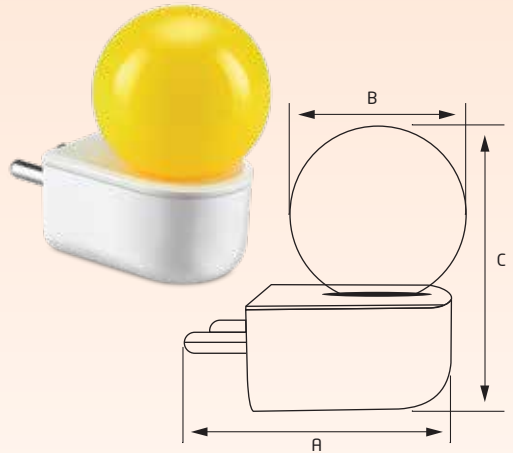

DECO

● PLUG LED NIGHT LAMP

DECO Plug LED Lamp is the perfect solution as a night lamp, you just need to plug it in your existing 2-pin socket. It consumes negligible power, even if you keep it ON for the whole night.

Details	Deco Plug LED - Night Lamp
Rated Wattage	0.5W
Housing	Polycarbonate
Protection Class	IP 20
Colours	White, Yellow, Green, Red, Pink, Blue & Pink
MRP (₹)	95
Std. Pkg.	48

Rated Wattage	Length (A)	Width (B)	Height (C)
0.5W	68	45	70

All dimensions are in mm

APPLICATIONS

Home

Offices