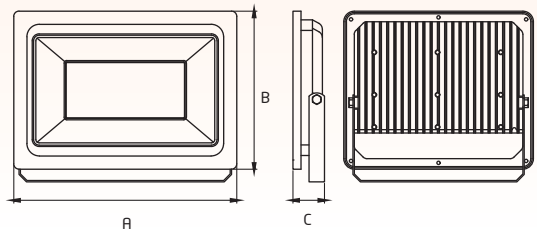

LED FLOOD LIGHT

SLIM

LED Flood light is perfect solution for area lighting such as stadiums, outdoor weddings façade lighting etc. LED Flood Lights is slimmer in design and gives premium aesthetics look.

Details	LED Flood Light (10W - 50W)			
Rated Wattage	10W	20W	30W	50W
Lumen	1000	2000	3000	5000
Power Factor	>0.9	>0.9	>0.9	>0.9
Colour Temperature	3000K/6500K	3000K/6500K	3000K/6500K	3000K/6500K
Housing	Aluminium Die casting	Aluminium Die casting	Aluminium Die casting	Aluminium Die casting
Protection Class	IP 65	IP 65	IP 65	IP 65
MRP (₹)	1500	2500	3500	4500
Std. Pkg.	40	40	10	04

Rated Wattage	Length (A)	Width (B)	Height (C)
10W	115	90	29.5
20W	145	110	33.5
30W	185	135	36
50W	205	165	42

All dimensions are in mm

APPLICATIONS

Area Lighting

Sports Complex

Hoardings