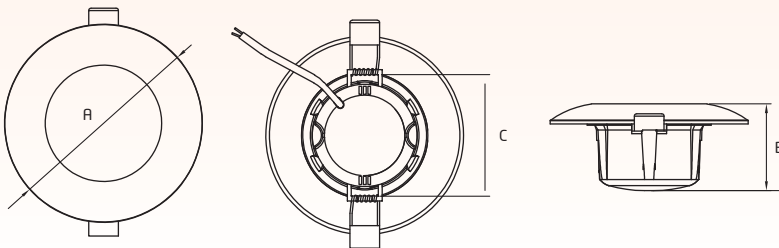

LED DOWNLIGHTER

MOON LITE 3W (MINI)

Moon lite mini gives elegant look to your home office. Perfect solution to fix in 2 inches junction box.

Details	LED Downlighter - Multicolour (Mini)
Rated Wattage	3W
Shape	Round
Cut-out size (mm)	48mm
Power Factor	>0.90
Colour Temperature	3 in 1 Red, Blue & Pink
Housing	Polycarbonate
MRP (₹)	400
Std. Pkg.	20

Rated Wattage	Length (A)	Height (B)	Cut-Out (C)
3W	81	35	48

All dimensions are in mm

APPLICATIONS

Residences

Showrooms

Mall

Offices

Educational
Institutes