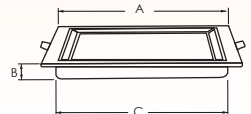

LED RECESS PANEL

● RAZOR

LED Recess panel Razor comes with edge lit technology for glare-free light distribution and is 60% more energy efficient than traditional downlighter, it comes with sleek housing and external driver arrangement that is easy to fix in low height ceiling.

Details	Led Recess Panel - Razor			
Rated wattage	6W	12W	15W	18W
Lumen (AC)	480	960	1350	1620
Power Factor	>0.9	>0.9	>0.9	>0.9
Colour Temperature	6500K/3000K/4000K	6500K/3000K/4000K	6500K/3000K/4000K	6500K/3000K/4000K
Shape	Round/Square	Round/Square	Round/Square	Round/Square
Cut-out size(mm)	100	125	150	200
Housing	Polycarbonate	Polycarbonate	Polycarbonate	Polycarbonate
MRP (₹)	550	750	800	950
Std. Pkg.	20	20	20	10

Square

Rated Wattage	Length (A)	Width (B)	Cut-Out (C)
6W	118x118	22	100x100
12W	142x142	22	125x125
15W	167x167	22	150x150
18W	216x216	22	200x200

All dimensions are in mm

Round

Rated Wattage	Length (A)	Width (B)	Cut-Out (C)
6W	118mm	22mm	100mm
12W	142mm	22mm	125mm
15W	167mm	22mm	150mm
18W	216mm	22mm	200mm

All dimensions are in mm

APPLICATIONS

Home

Offices

Showrooms

Colleges