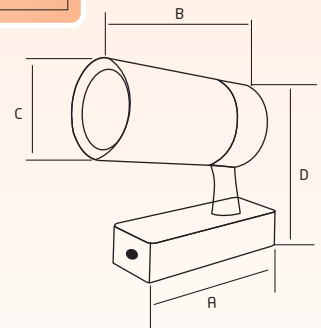

Rated Wattage	Length (A)	Width (B)	Dia (C)	Height (D)
15W	158	103	73	128
20W	158	122	73	135
30W	182	143	87	168

All dimensions are in mm