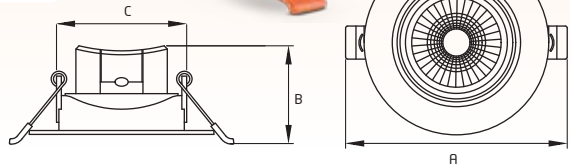

LED COB SPOT LIGHT

LED COB spot light has a unique narrow beam-angle light distribution, slim design that makes it perfect to fix in small high ceiling. It comes with polycarbonate housing for better aesthetics.

Details	LED COB Spot Light			
Rated Wattage	3W	6W	9W	12W
Lumen	240	510	765	1020
Shape	Round	Round	Round	Round
Cut-out size (mm)	Ø52mm	Ø68mm	Ø90mm	Ø115mm
Power Factor	>0.90	>0.90	>0.90	>0.90
Colour Temperature	6500K, 4000K, 3000K	6500K, 4000K, 3000K	6500K, 4000K, 3000K	6500K, 4000K, 3000K
Housing	Polycarbonate	Polycarbonate	Polycarbonate	Polycarbonate
Beam Angle	40°	40°	40°	40°
Swivel Arrangement	50°	50°	50°	50°
MRP (₹)	450	600	750	1000
Std. Pkg.	20	20	20	20

Rated Wattage	Length (A)	Width (B)	Height (C)
3W	75	43	52
6W	95	46	68
9W	117	55	90
12W	140	55	115

All dimensions are in mm

APPLICATIONS

Jewellers

Showrooms

Shelf Lighting

Art Galleries

Corporate Offices