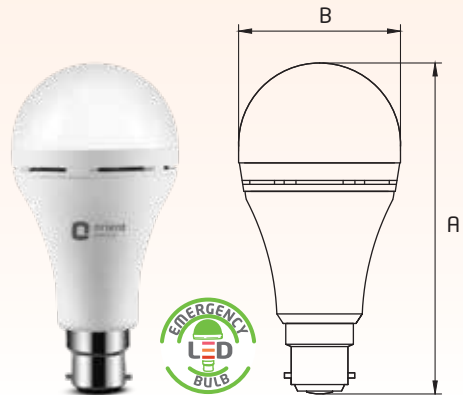

Rated Wattage	Length (A)	Width (B)
8W	120	60
9W	140	70
12W 15W	140	70

All dimensions are in mm

Emergency backup upto 3 hrs

Automatic battery charging

Overcharging & deep discharge battery protection

APPLICATIONS