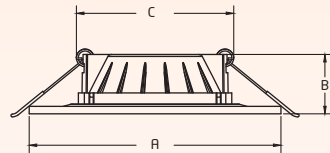

LED DOWNLIGHTER

● MOON LITE 5W (MINI)

Moon lite mini gives elegant look to your home office. Perfect solution to fix in 3 inches junction box with its compact height design that is easy to fix in low height ceiling.

Details	Moon Lite Mini LED Downlighter
Rated Wattage	5W
Lumen	450
Shape	Round
Power Factor	>0.90
Cut Out Size	Ø75mm
Colour Temperature	6500K/ 3000K/ 4000K/ RED/ BLUE/ PINK/ GREEN
Housing	Polycarbonate
MRP (₹)	350
Std Pkg.	50

Rated Wattage	Length (A)	Width (B)	Cut-Out (C)
5W	108	26	75
All dimensions are in mm			

APPLICATIONS

Residences

Showrooms

Mall

Offices

Educational
Institutes