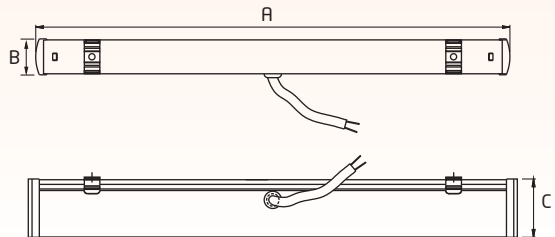

LED BATTEN

● 3 IN1 (GRACE MOODLIGHT)

MoodLight LED Batten is designed to provide light in 3 different colour options - Cool White (6500K), Neutral White (4000K), and Warm White (3000K) in the same batten. You can change the light colour as per your mood with the help of ON-OFF switch.

Details	LED Batten - 3 in 1 (Grace Moodlight)
Rated Wattage	20W
Lumen	2000
Power Factor	>0.90
Colour Temperature	3 in 1 (6500K, 4000K, 3000K)
CRI	>80
Protection Class	IP 20
Housing	Polycarbonate
Shape	Square
MRP (₹)	650
Std. Pkg.	20

Rated Wattage	Length (A)	Width (B)	Height (C)
20W	1135	24	37
All dimensions are in mm			

APPLICATIONS

Home

Offices

Shops

Restaurants