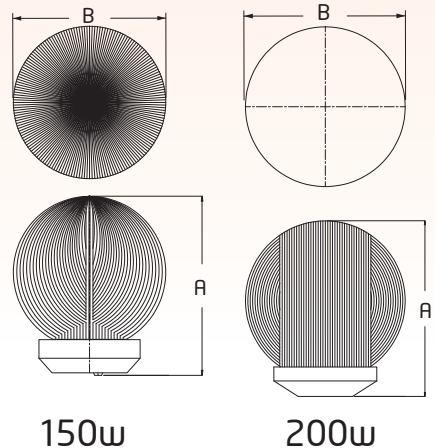

Rated Wattage	Size	Width (B)	Height (C)
9W	150 Prismatic	178	150
12W 14W	200 Prismatic	220	200

All dimensions are in mm