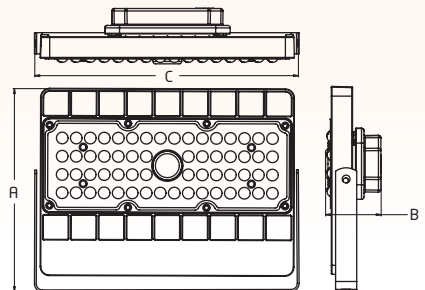

LED FLOOD LIGHT TRIM

LED Flood light trim is perfect solution for area lighting such as stadiums, outdoor weddings, Façade lighting etc. LED Flood Lights is slimmer in design and gives premium aesthetics look.

Details	LED Flood Light - Trim		
Rated Wattage	30W	50W	100W
Lumen	3000	5000	10000
Power Factor	>0.9	>0.9	>0.9
Colour Temperature	6500K	6500K	6500K
Housing	Aluminium Die casting	Aluminium Die casting	Aluminium Die casting
Protection class	IP 66	IP 66	IP 66
MRP (₹)	2500	3500	5000
Std Pkg.	10	10	5

Rated Wattage	Length (A)	Width (B)	Height (C)
30W	195	156	43
50W	220	168	46
100W	295	220	52

All dimensions are in mm

APPLICATIONS

Area Lighting

Sports Complex

Hoardings