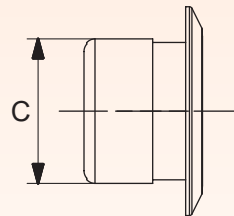

Rated Wattage	Dia (A)	Height (B)	Cut-Out (C)
1W	38	22	30
All dimensions are in mm			

APPLICATIONS

Showrooms

Malls

Shelf Lighting

Residences

LED SPOT LIGHT

VIVID (2W)