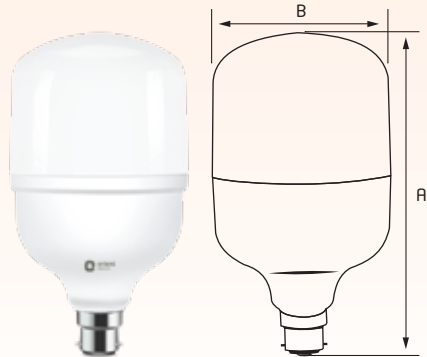

LED LAMP

● ETERNAL SHINE (30W-60W)

HIGH Wattage-LED Lamp comes with an advanced lighting solution that offers more brightness with wider light spread and saves 80% more energy than the traditional incandescent bulbs.

Details	LED Lamp - Eternal Shine			
Rated Wattage	30W	40W	50W	60W
Lumen	3000	4000	5000	6000
Power Factor	>0.90	>0.90	>0.90	>0.90
Colour Temperature	3000K / 6500K	3000K / 6500K	3000K / 6500K	6500K
CRI	>80	>80	>80	>80
Beam Angle	120°	120°	120°	120°
Protection Class	IP 20	IP 20	IP 20	IP 20
Base	B22d/E27	B22d/E27	B22d/E27	B22d/E27
MRP (₹)	700	800	1200	1600
Std. Pkg.	10	10	10	10

Rated Wattage	Length (A)	Width (B)
30W	170	100
40W	195	120
50W	220	140
60W	220	140

All dimensions are in mm

APPLICATIONS

Home

Offices

Shops

General Purpose
Lighting