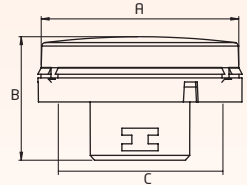

LED DOWNLIGHTER

● MOON LITE DEEP

LED Deep downlighter comes with rimless diffusor that offers better light distribution and easy to install in deep junction box with same cut-out for different wattage options.

Details	LED Downlighter - Moon Lite Deep			
Rated Wattage	6W	9W	12W	15W
Lumen	600	900	1200	1500
Shape	Round	Round	Round	Round
Cut-out size (mm)	Ø48mm	Ø48mm	Ø48mm	Ø48mm
Power Factor	>0.90	>0.90	>0.90	>0.90
Colour Temperature	6500K, 3000K, Red, Blue, Green & Pink	6500K, 3000K, Red, Blue, Green & Pink	6500K, 3000K, Red, Blue, Green & Pink	6500K, 3000K, Red, Blue, Green & Pink
Housing	Polycarbonate	Polycarbonate	Polycarbonate	Polycarbonate
MRP (₹)	450	550	650	750
Std. Pkg.	20	20	20	20

Rated Wattage	Length (A)	Width (B)	Cut-Out (C)
6W 9W	82	64	48
12W 15W	141	48	

All dimensions are in mm

APPLICATIONS

Residences

Showrooms

Mall

Educational
Institutes