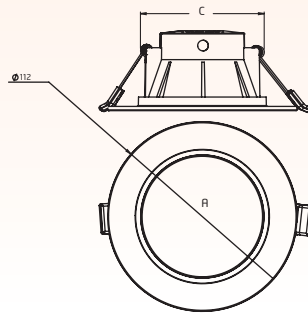

APPLICATIONS

Residences

Showrooms

Offices