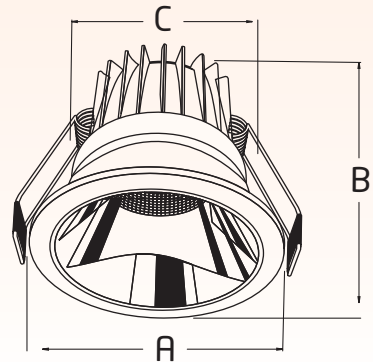

Rated Wattage	Length (A)	Width (B)	Cut-Out (C)
6W	65	67	55
12W	85	82	75

All dimensions are in mm