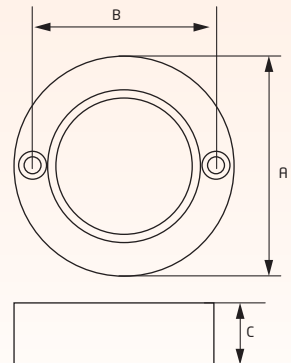

LED SURFACE PANEL ● STRIKER

Light up your compact spaces like modular kitchen, wardrobes, showcases etc. with this slim and easy to install LED panel.

Details	LED Striker	LED Striker
Rated Wattage	3W	6W
Lumen	200	400
Shape	Round	Round
Power Factor	>0.90	>0.90
Colour Temperature	6500K, 3000K, Red, Blue, Green, Pink	6500K, 3000K, Red, Blue, Green, Pink
Housing	Polycarbonate	Polycarbonate
MRP (₹)	200	400
Std. Pkg.	50	50

Rated Wattage	Length (A)	Mounting Hole (B)	Height (C)
3W	60	45	16
6W	90	75	16

All dimensions are in mm

APPLICATIONS

Home Decor

Modular Kitchen

Showcases

Wardrobes

Cabinet Lighting