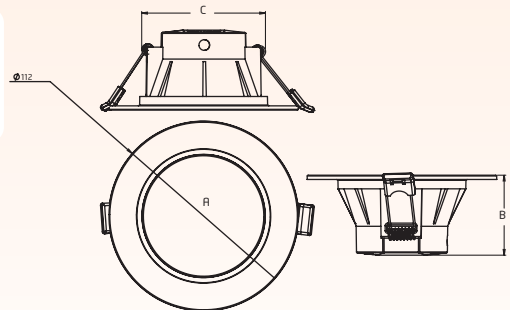

Rated Wattage	Length (A)	Width (B)	Cut-Out (C)
5W, 7W, 9W	112	50	75
All dimensions are in mm